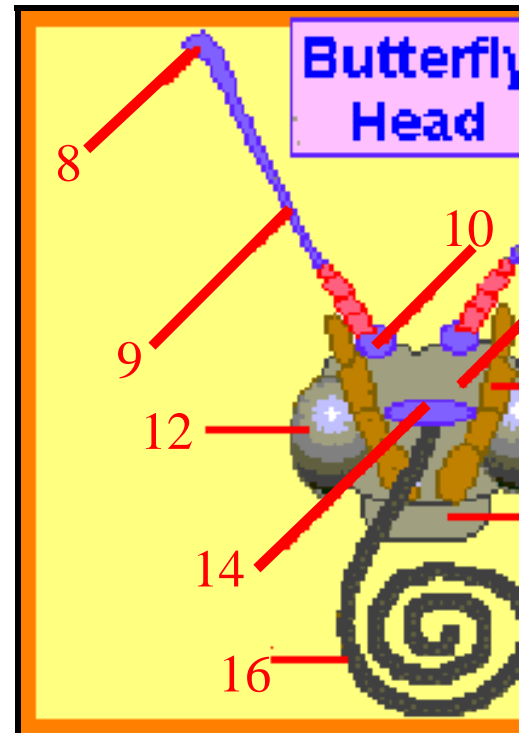

Butterfly Anatomy

- Head
- abdomen
- Wing vein
- Labium
- Proboscis
- Antenna Club
- Labrum
- Scape

Anatomy

CODE
6509

Total Points _____

Thorax —

Forewing —

Antenna —

Clypeus —

Legs —

Labial palp —

Hind wing —

Compound Eye —